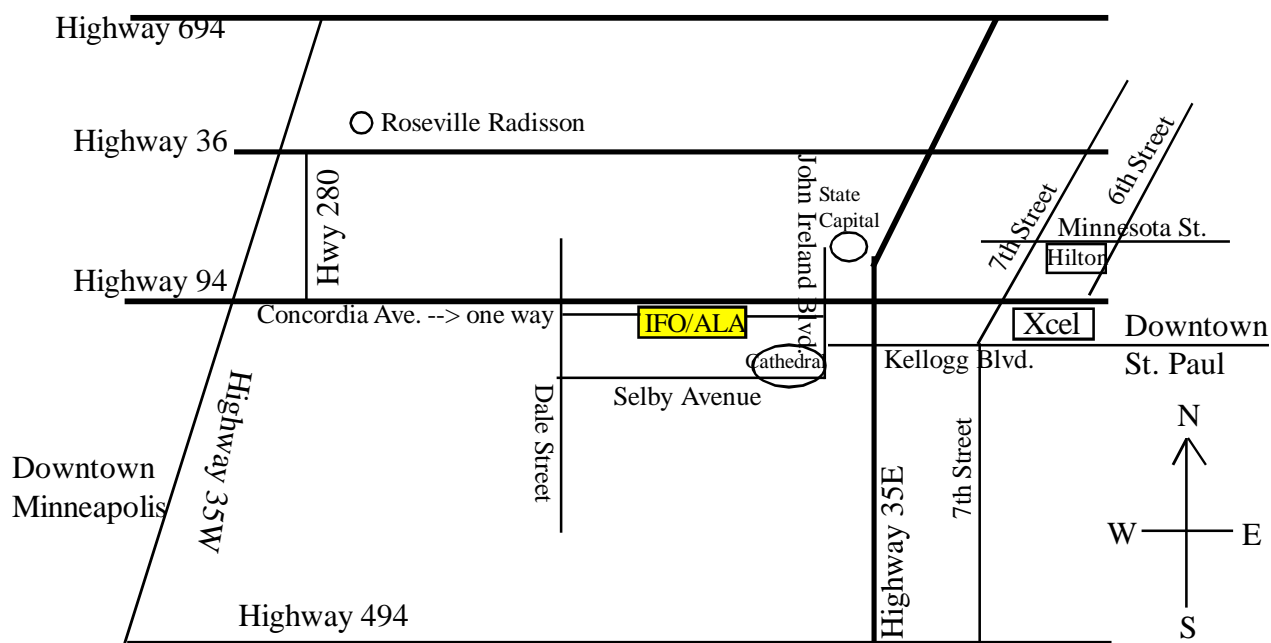

Directions to the Inter Faculty Organization

Directions: Coming from highway 94 east bound take the Dale Street exit and upon entering the ramp stay straight on the one-way highway 94 frontage road Concordia Avenue, passing through one stop light. Go for about 2 blocks until you come to the American Lung Association Building. Proceed to the lower level entrance on the east side of the building.

Directions: Coming from highway 94 west bound take the Dale Street exit and take a left going over the 94 bridge. At the first stop light, Concordia Avenue, take a left on the one way frontage road. Stay straight on Concordia Avenue Go for about 2 blocks until you come to the American Lung Association Building. Proceed to the lower level entrance on the east side of the building.

Directions: Coming from highway 35E north bound, take the Kellogg Boulevard exit. Take a left on Kellogg Boulevard going up the hill heading towards the St. Paul Cathedral. At the second stoplight/John Ireland Boulevard take a left heading towards the St. Paul Cathedral. Take a right at the first stop light on Selby Avenue. Go for about 10 blocks until you come to the first stop light at Dale Street. Turn right on Dale. Get in the right lane, drive for about 4 blocks until you come to the Concordia Avenue stop light just before the Hwy 94 bridge overpass. Take a right on Concordia Avenue, the one-way highway 94 frontage road. Go for about 2 blocks until you come to the American Lung Association Building. Proceed to the lower level entrance on the east side of the building.