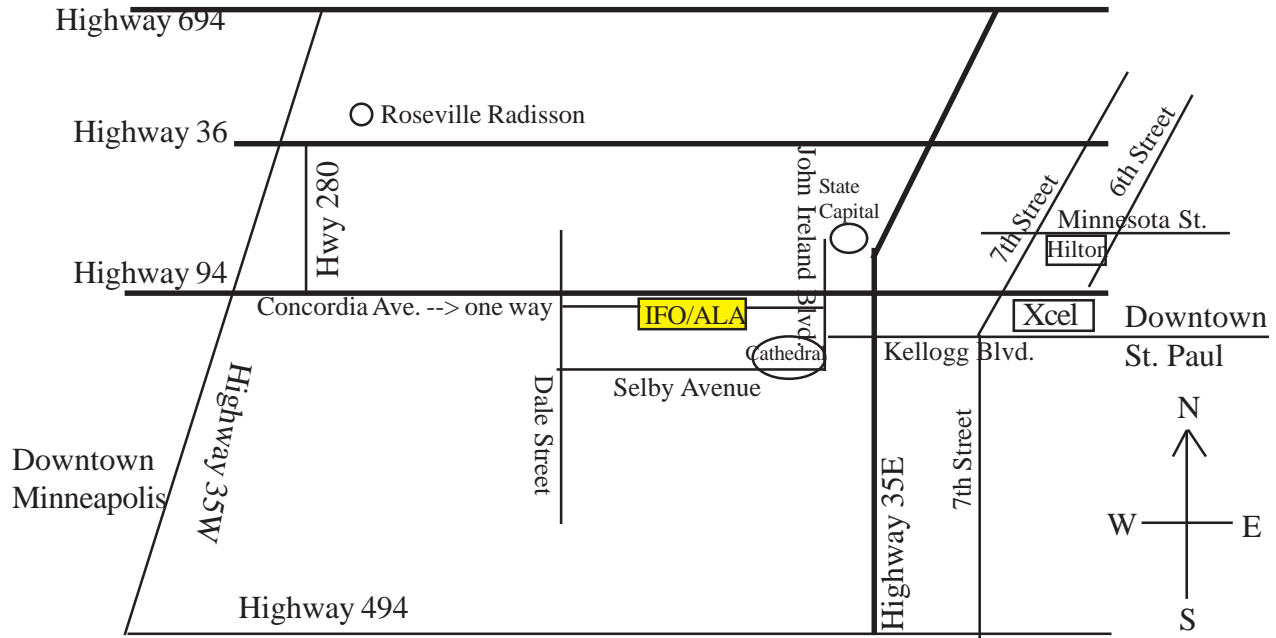

## Directions to the Inter Faculty Organization

**Directions:** Coming from highway 94 east bound take the Dale Street exit and upon entering the ramp stay straight on the one-way highway 94 frontage road Concordia Avenue, passing through one stop light. Go for about 2 blocks until you come to the American Lung Association Building. Proceed to the lower level entrance on the east side of the building.

**Directions:** Coming from highway 94 west bound take the Dale Street exit and take a left going over the 94 bridge. At the first stop light, Concordia Avenue, take a left on the one way frontage road. Stay straight on Concordia Avenue Go for about 2 blocks until you come to the American Lung Association Building. Proceed to the lower level entrance on the east side of the building.

**Directions:** Coming from highway 35E north bound, take the Kellogg Boulevard exit. Take a left on Kellogg Boulevard going up the hill heading towards the St. Paul Cathedral. At the second stoplight/John Ireland Boulevard take a left heading towards the St. Paul Cathedral. Take a right at the first stop light on Selby Avenue. Go for about 10 blocks until you come to the first stop light at Dale Street. Turn right on Dale. Get in the right lane, drive for about 4 blocks until you come to the Concordia Avenue stop light just before the Hwy 94 bridge overpass. Take a right on Concordia Avenue, the one-way highway 94 frontage road. Go for about 2 blocks until you come to the American Lung Association Building. Proceed to the lower level entrance on the east side of the building.